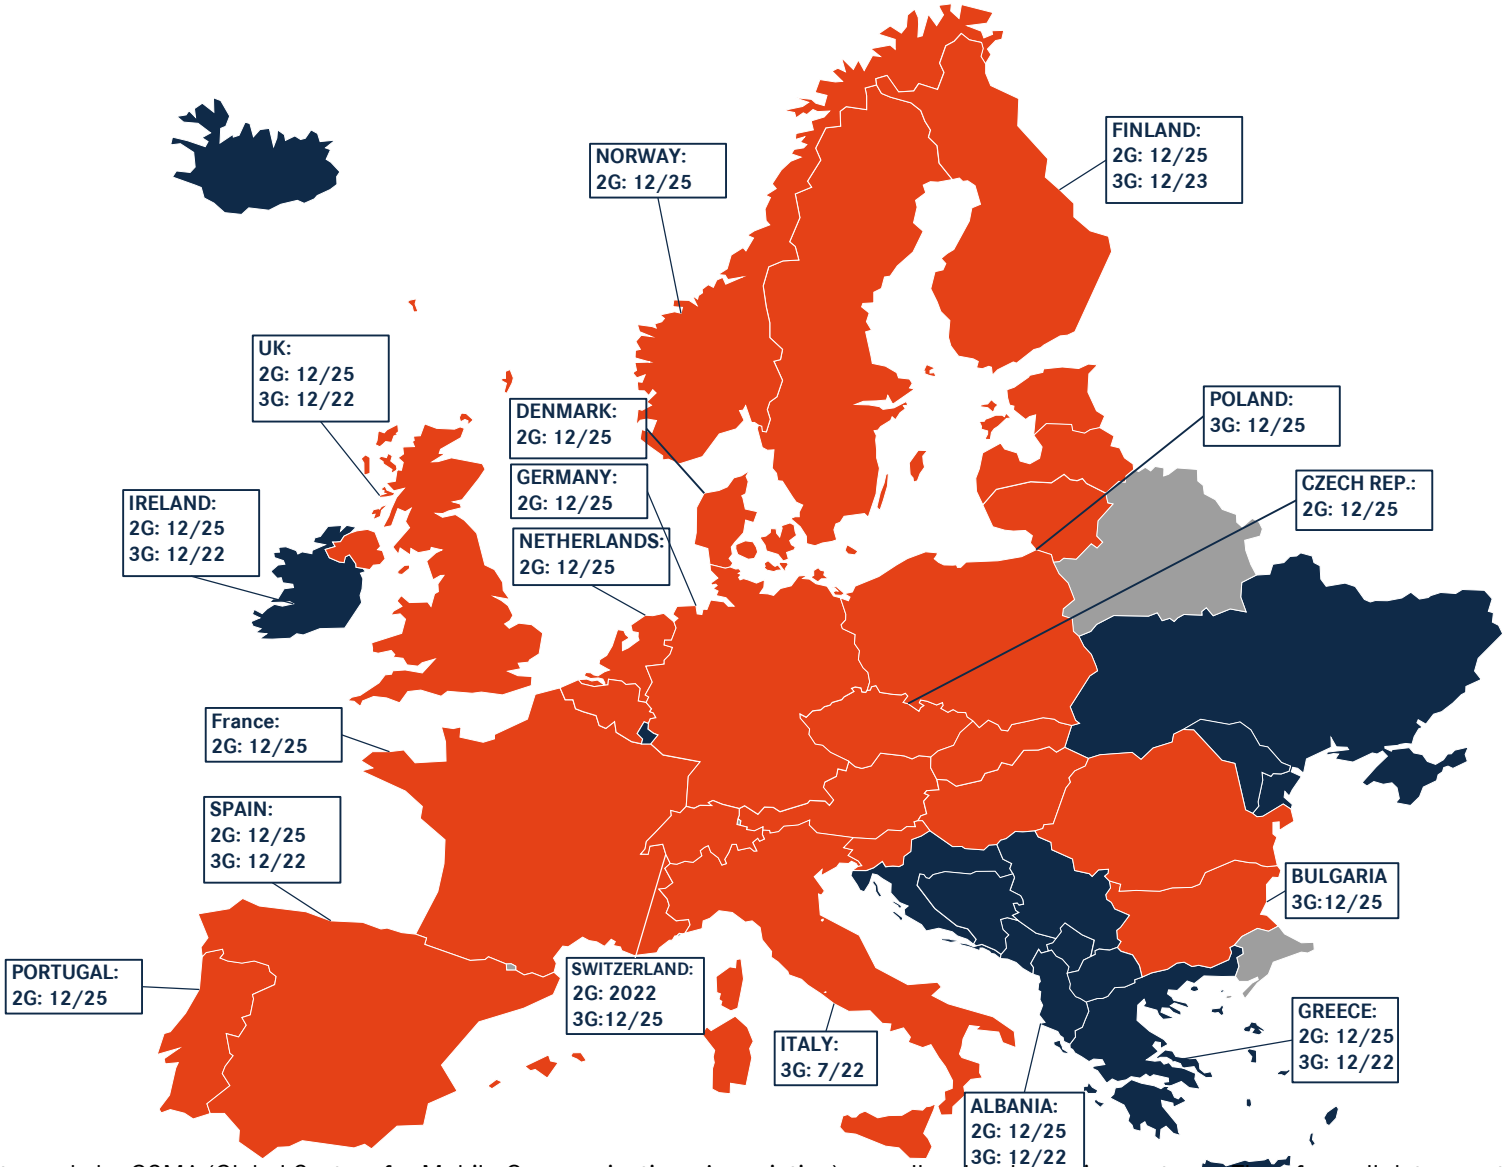

2G/3G TERMINATION SCHEDULE* (STATUS: 04/22)

*This list is based on announcements made by GSMA (Global System for Mobile Communications Association) as well as local roaming partners. Therefore, all dates contained are indicative and not binding. For further information or updates, please contact your local provider. If a country is not listed, no shutdown dates are available.

2G/3G TERMINATION SCHEDULE* – EUROPE (STATUS: 04/22)

*This list is based on announcements made by GSMA (Global System for Mobile Communications Association) as well as local roaming partners. Therefore, all dates contained are indicative and not binding. For further information or updates, please contact your local provider. If a country is not listed, no shutdown dates are available.

2G/3G TERMINATION SCHEDULE*– SOUTH AMERICA (STATUS: 04/22)

*This list is based on announcements made by GSMA (Global System for Mobile Communications Association) as well as local roaming partners. Therefore, all dates contained are indicative and not binding. For further information or updates, please contact your local provider. If a country is not listed, no shutdown dates are available.

2G/3G TERMINATION SCHEDULE* – ASIA (STATUS: 04/22)

*This list is based on announcements made by GSMA (Global System for Mobile Communications Association) as well as local roaming partners. Therefore, all dates contained are indicative and not binding. For further information or updates, please contact your local provider. If a country is not listed, no shutdown dates are available.