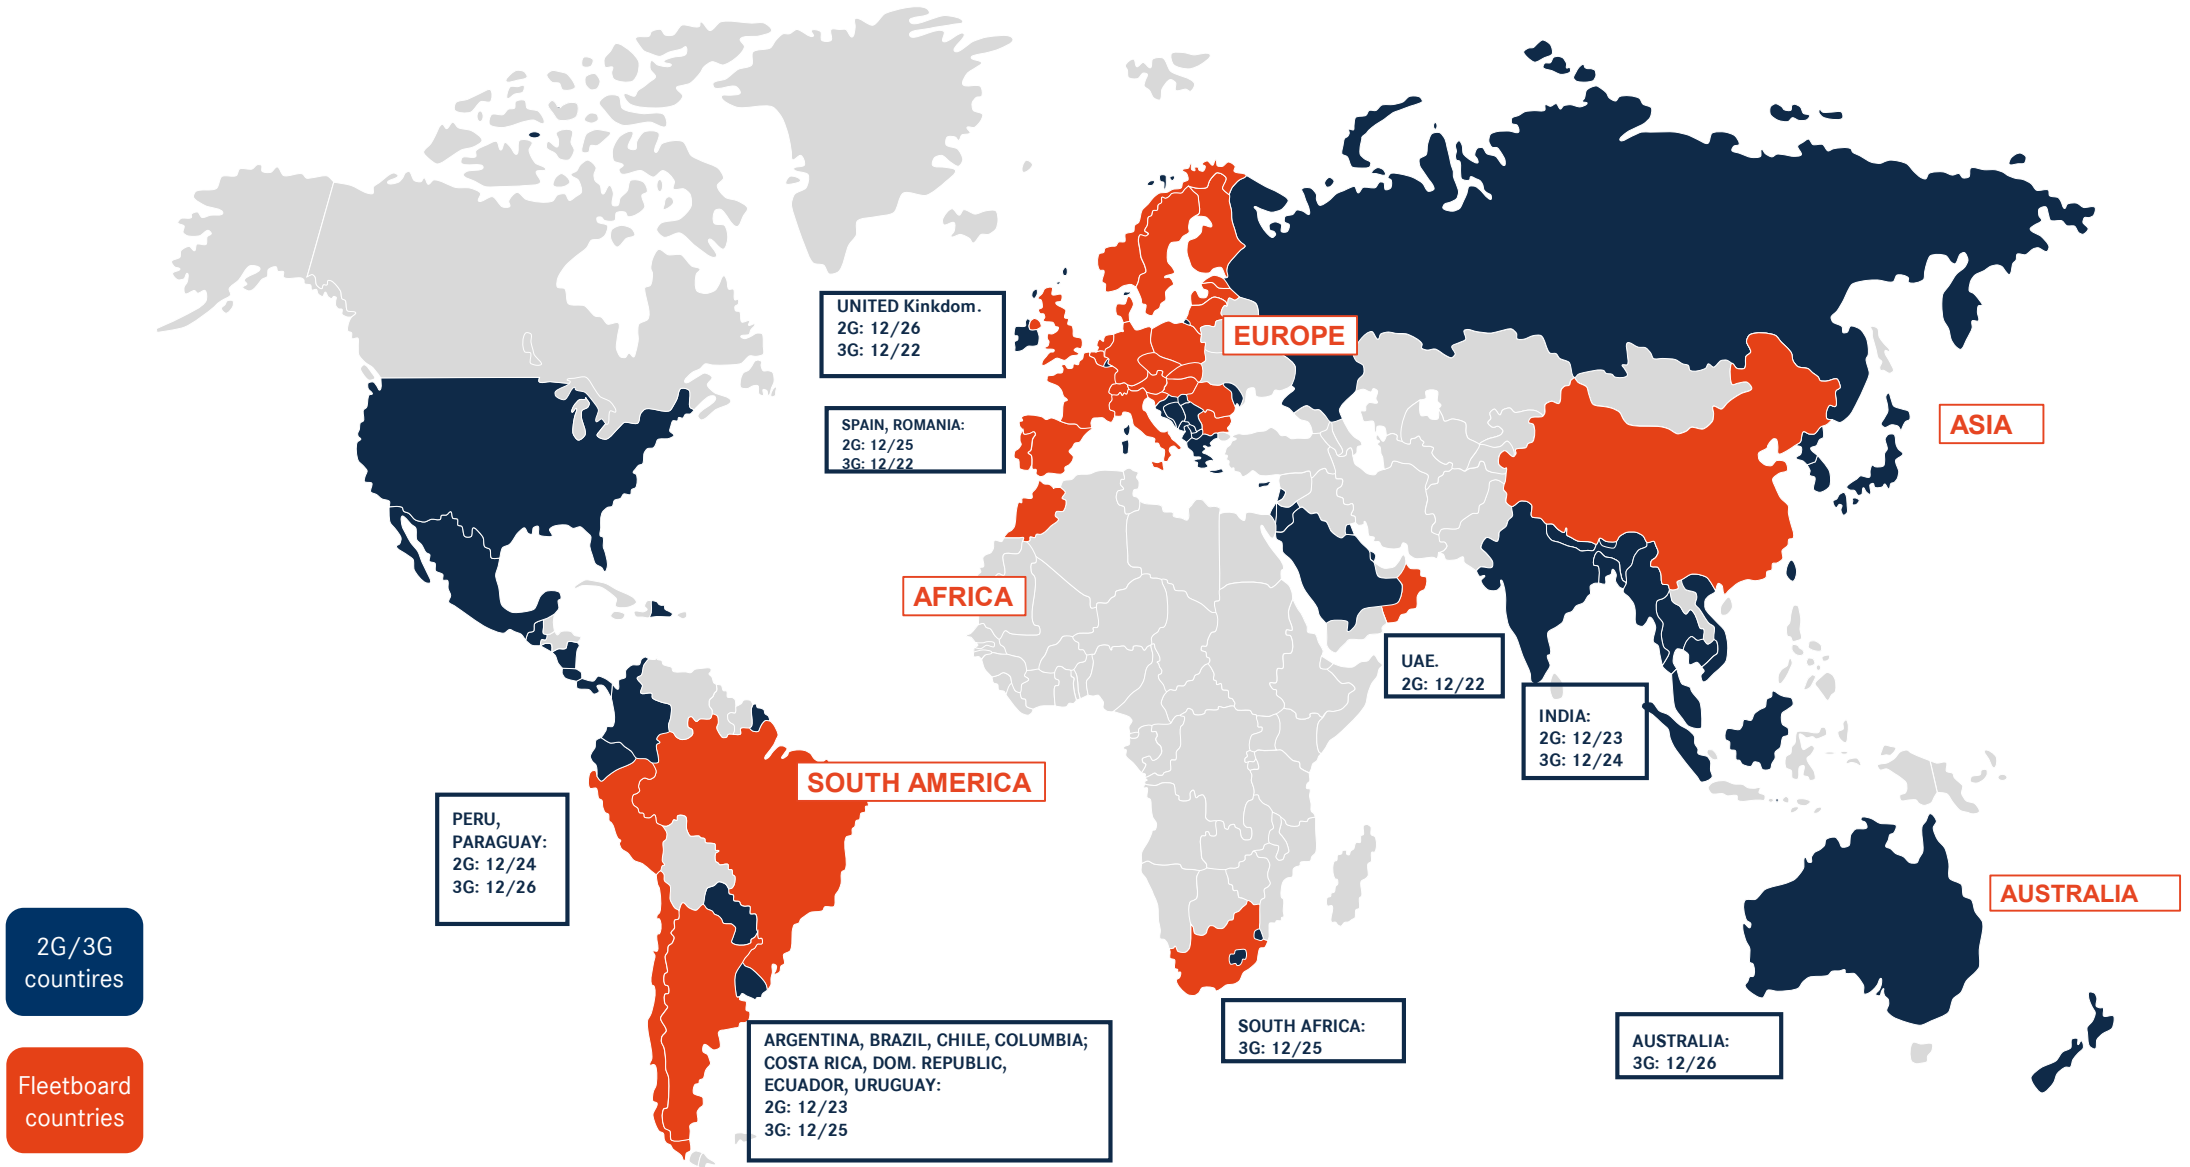

2G/3G TERMINATION SCHEDULE* (STATUS: 04/22)

*This list is based on announcements made by GSMA (Global System for Mobile Communications Association) as well as local roaming partners. Therefore, all dates contained are indicative and not binding. For further information or updates, please contact your local provider. If a country is not listed, no shutdown dates are available.

2G/3G TERMINATION SCHEDULE* – EUROPE (STATUS: 04/22)

*This list is based on announcements made by GSMA (Global System for Mobile Communications Association) as well as local roaming partners. Therefore, all dates contained are indicative and not binding. For further information or updates, please contact your local provider. If a country is not listed, no shutdown dates are available.

2G/3G TERMINATION SCHEDULE*– SOUTH AMERICA (STATUS: 04/22)

*This list is based on announcements made by GSMA (Global System for Mobile Communications Association) as well as local roaming partners. Therefore, all dates contained are indicative and not binding. For further information or updates, please contact your local provider. If a country is not listed, no shutdown dates are available.

2G/3G TERMINATION SCHEDULE* – ASIA (STATUS: 04/22)

*This list is based on announcements made by GSMA (Global System for Mobile Communications Association) as well as local roaming partners. Therefore, all dates contained are indicative and not binding. For further information or updates, please contact your local provider. If a country is not listed, no shutdown dates are available.