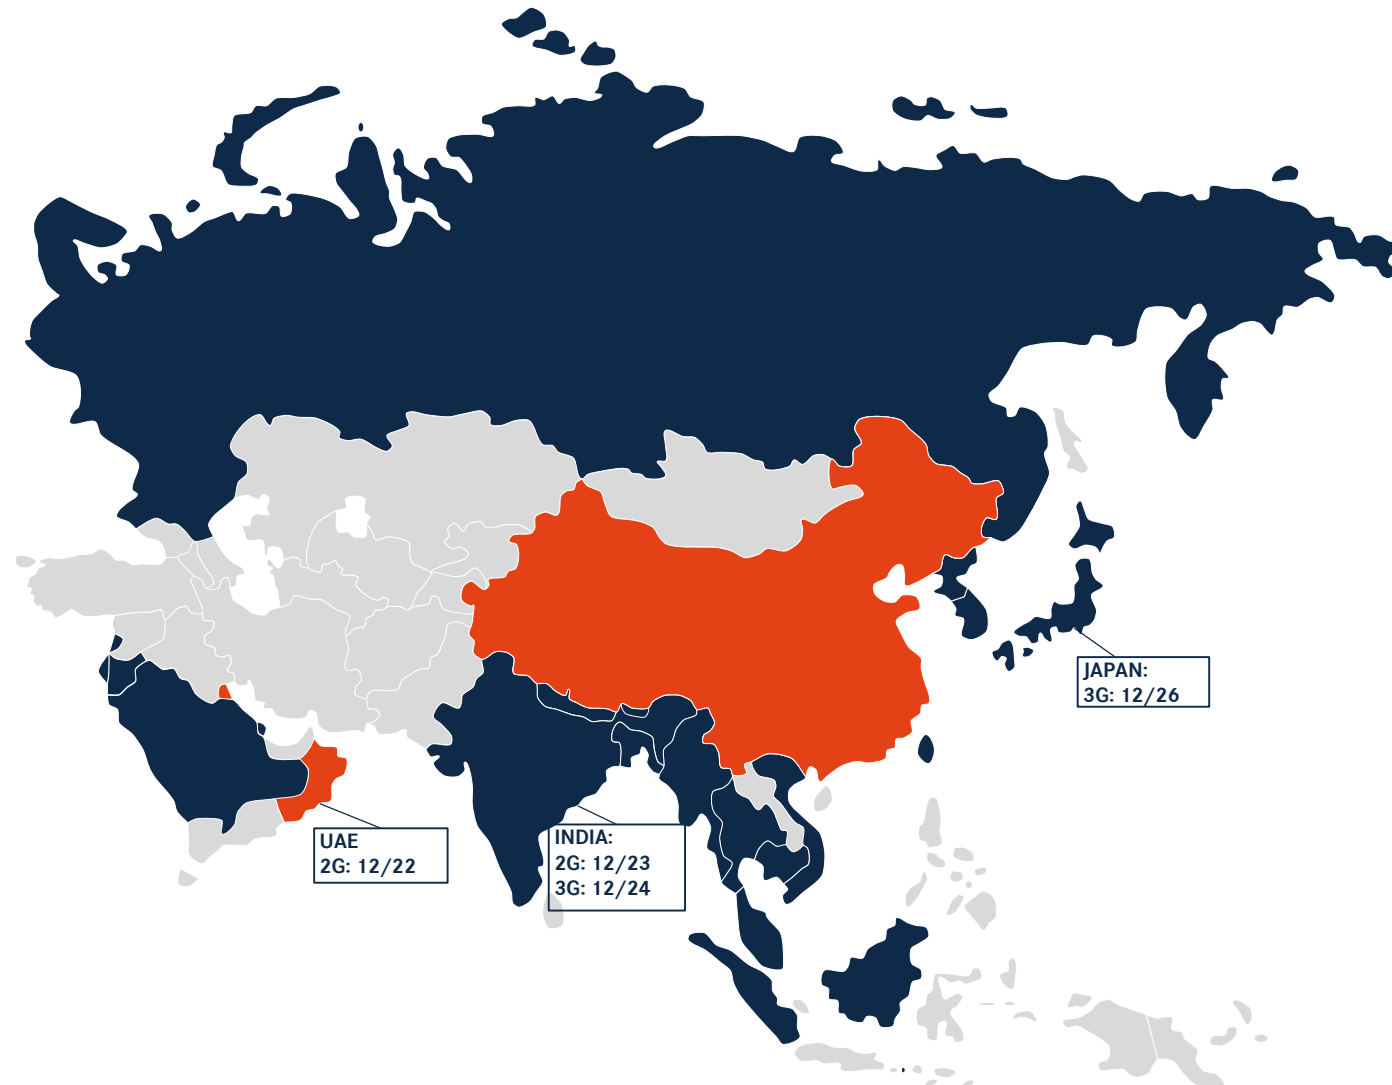

2G/3G TERMINATION SCHEDULE* (STATUS: 04/22)

*This list is based on announcements made by GSMA (Global System for Mobile Communications Association) as well as local roaming partners. Therefore, all dates contained are indicative and not binding. For further information or updates, please contact your local provider. If a country is not listed, no shutdown dates are available.

2G/3G TERMINATION SCHEDULE* – EUROPE (STATUS: 04/22)

*This list is based on announcements made by GSMA (Global System for Mobile Communications Association) as well as local roaming partners. Therefore, all dates contained are indicative and not binding. For further information or updates, please contact your local provider. If a country is not listed, no shutdown dates are available.

2G/3G TERMINATION SCHEDULE*– SOUTH AMERICA (STATUS: 04/22)

*This list is based on announcements made by GSMA (Global System for Mobile Communications Association) as well as local roaming partners. Therefore, all dates contained are indicative and not binding. For further information or updates, please contact your local provider. If a country is not listed, no shutdown dates are available.

2G/3G TERMINATION SCHEDULE* – ASIA (STATUS: 04/22)

*This list is based on announcements made by GSMA (Global System for Mobile Communications Association) as well as local roaming partners. Therefore, all dates contained are indicative and not binding. For further information or updates, please contact your local provider. If a country is not listed, no shutdown dates are available.