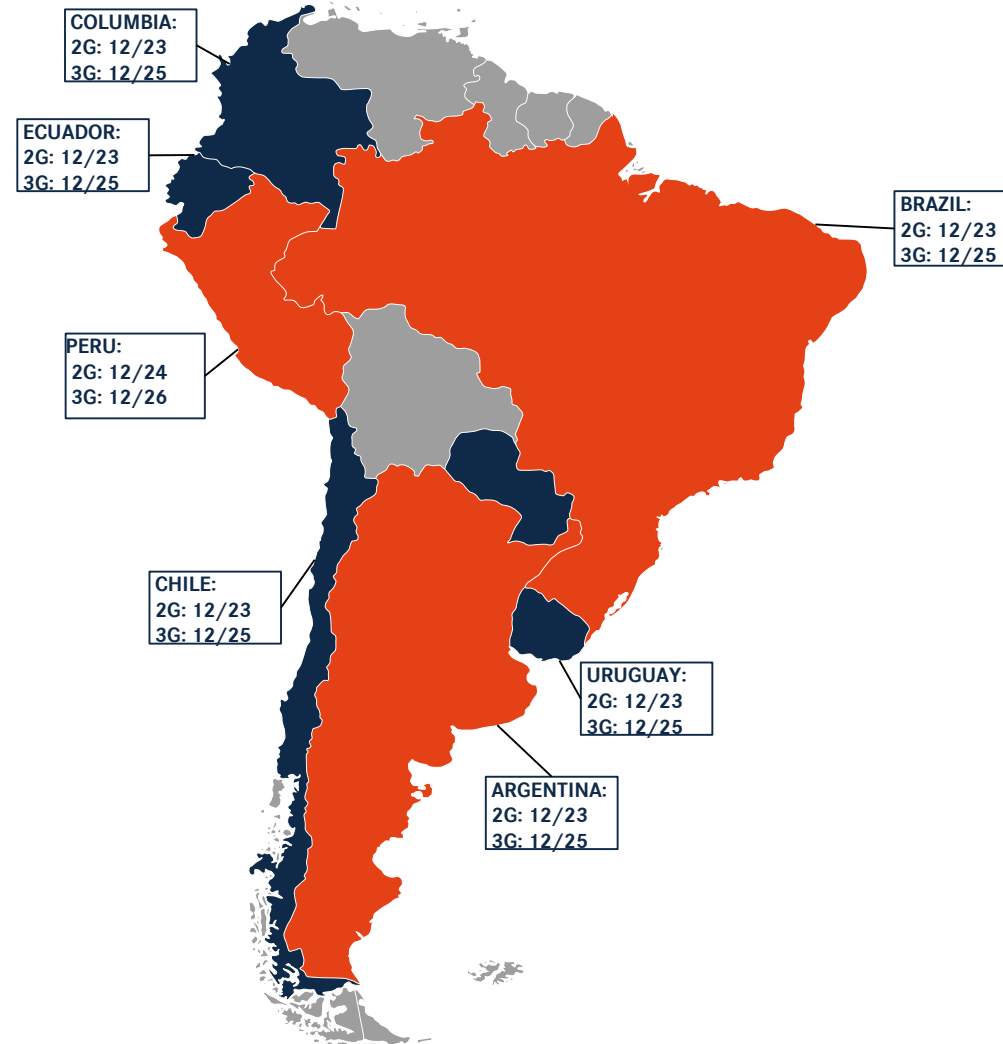

2G/3G TERMINATION SCHEDULE* (STATUS: 04/22)

*This list is based on announcements made by GSMA (Global System for Mobile Communications Association) as well as local roaming partners. Therefore, all dates contained are indicative and not binding. For further information or updates, please contact your local provider. If a country is not listed, no shutdown dates are available.

2G/3G TERMINATION SCHEDULE* – EUROPE (STATUS: 04/22)

*This list is based on announcements made by GSMA (Global System for Mobile Communications Association) as well as local roaming partners. Therefore, all dates contained are indicative and not binding. For further information or updates, please contact your local provider. If a country is not listed, no shutdown dates are available.

2G/3G TERMINATION SCHEDULE*– SOUTH AMERICA (STATUS: 04/22)

*This list is based on announcements made by GSMA (Global System for Mobile Communications Association) as well as local roaming partners. Therefore, all dates contained are indicative and not binding. For further information or updates, please contact your local provider. If a country is not listed, no shutdown dates are available.